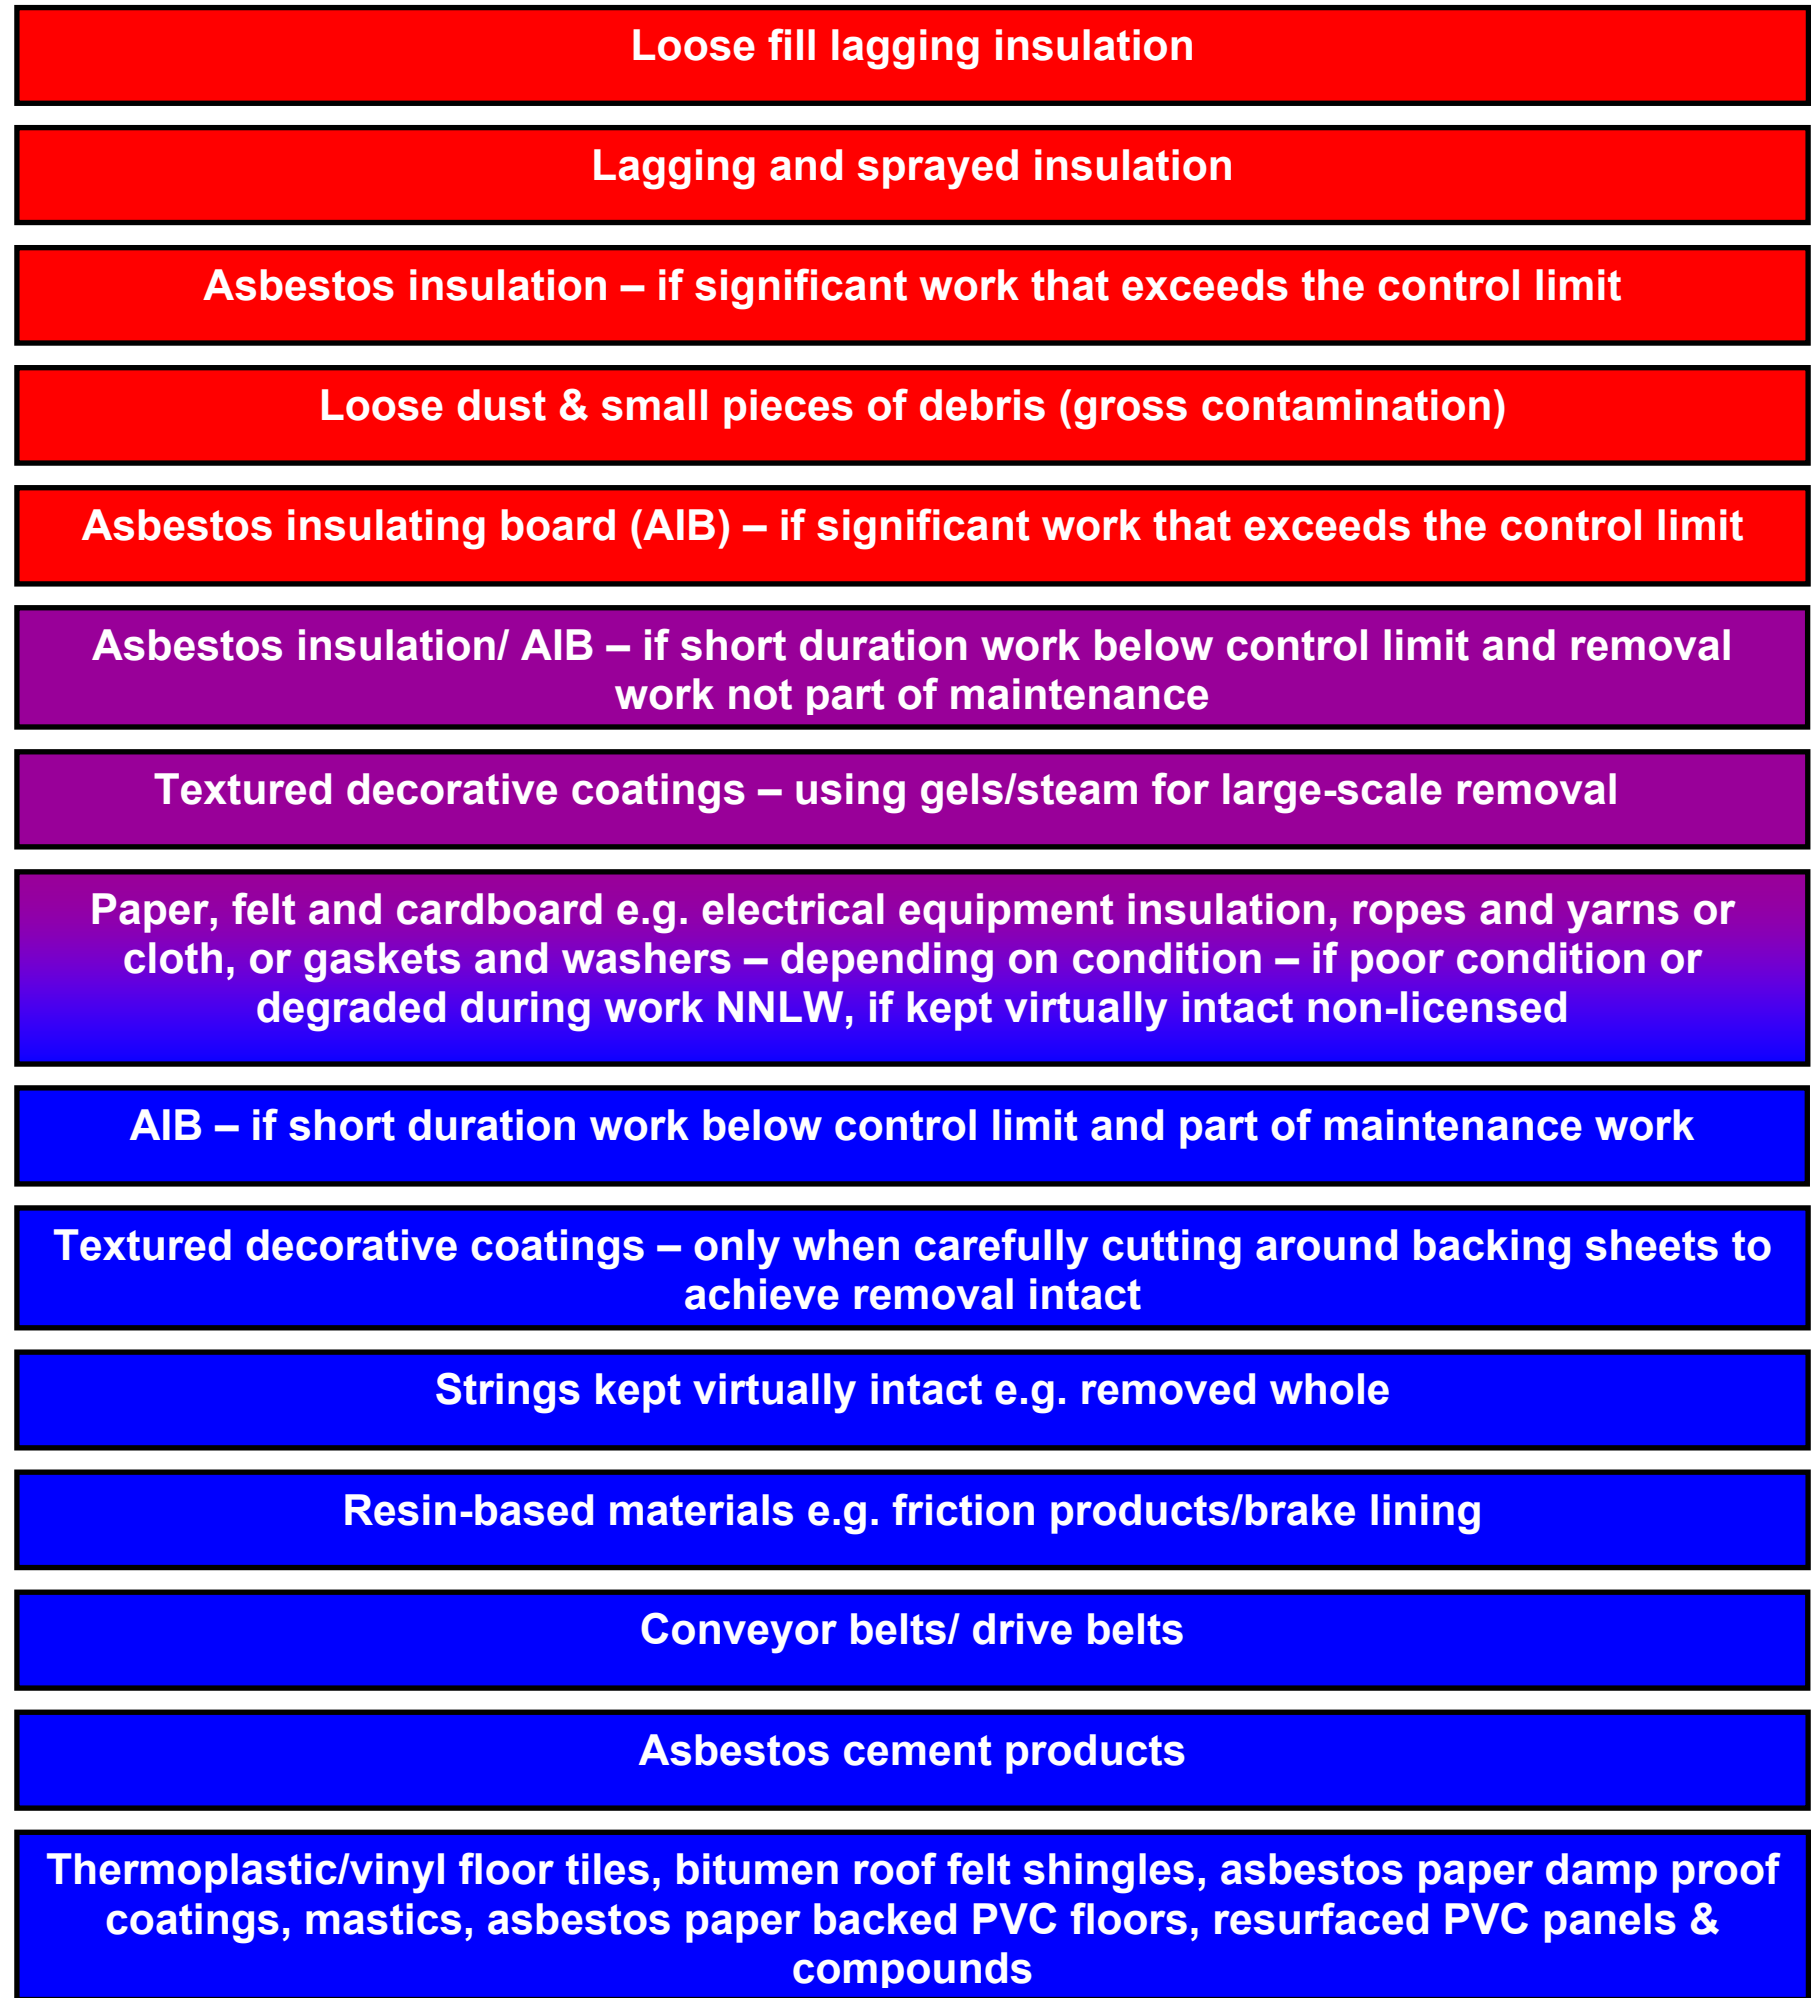

Illustration of Asbestos Work Categories

High fibre release when disturbed = higher risk work

Low fibre release when disturbed = lower risk work

Licensed Asbestos Work

Notifiable Non-Licensed Asbestos Work

Non-Licensed Asbestos Work